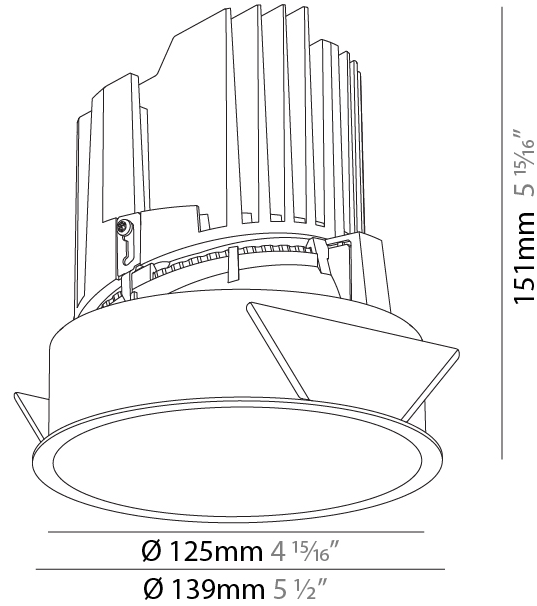

PHYSICAL

Shape: Round
Diameter (mm): 139
Diameter (in): 5 1/2
Height (mm): 151
Height (in): 5 15/16
Ceiling Thickness (mm): 10 / 12.5 / 15
Ceiling Thickness (in): 3/8 or 1/2 or 9/16
Min. Recessing Depth (mm): 170
Min. Recessing Depth (in): 6 11/16
Light Distribution: Downlight
Weight (kg): 0.921
Weight (lbs): 2.03
Fixture Finish: SSR / BKV / CWI / CRY / HAB / LAG / UFT / ITA / RUA / RUR / MIC / FTG / MYG / TWT / LOD / PUS / FRO / FUP / KIA / POP / BLS / SPG / MEY / GOH / GUM / CHC / COM / ABZ / JAG / OBR / MOS / ROR
Fixture Material: Aluminum Die Cast
Cut-out Measurements: 130mm / 5 1/8"

ELECTRICAL

Lamp Type: LED (Zhaga Standard)
Input Wattage (W): 13.2 / 16.5
Total Output Wattage (W): 12 / 14
Dimming: Tri-Mode (Non-Dimming and Phase Dimming (120Vac only) and 0-10V Dimming)
Driver Included: No
Driver Location: Recessed Housing
Driver Type: Constant Current - Universal
Driver Class: Class 2
Housing: See components
Input Voltage (V): 120 - 277
Constant Current (MA): 350

LED

Number of LEDs: 1
Color Temperature (°K): 2700 / 3000 / 3500 / 4000
Max. Delivered Lumen (lm): 870 / 970 / 1039 / 1060
Nominal Lumen (lm): 960 / 1070 / 1156 / 1180
CRI: >90 CRI
Efficiency (%): 0.905
Lamp Life (hrs): 50000

OPTICAL

Reflector°: 10

RATINGS AND CERTIFICATIONS

Certified By: Certified for North American Standards
IP rating: IP20